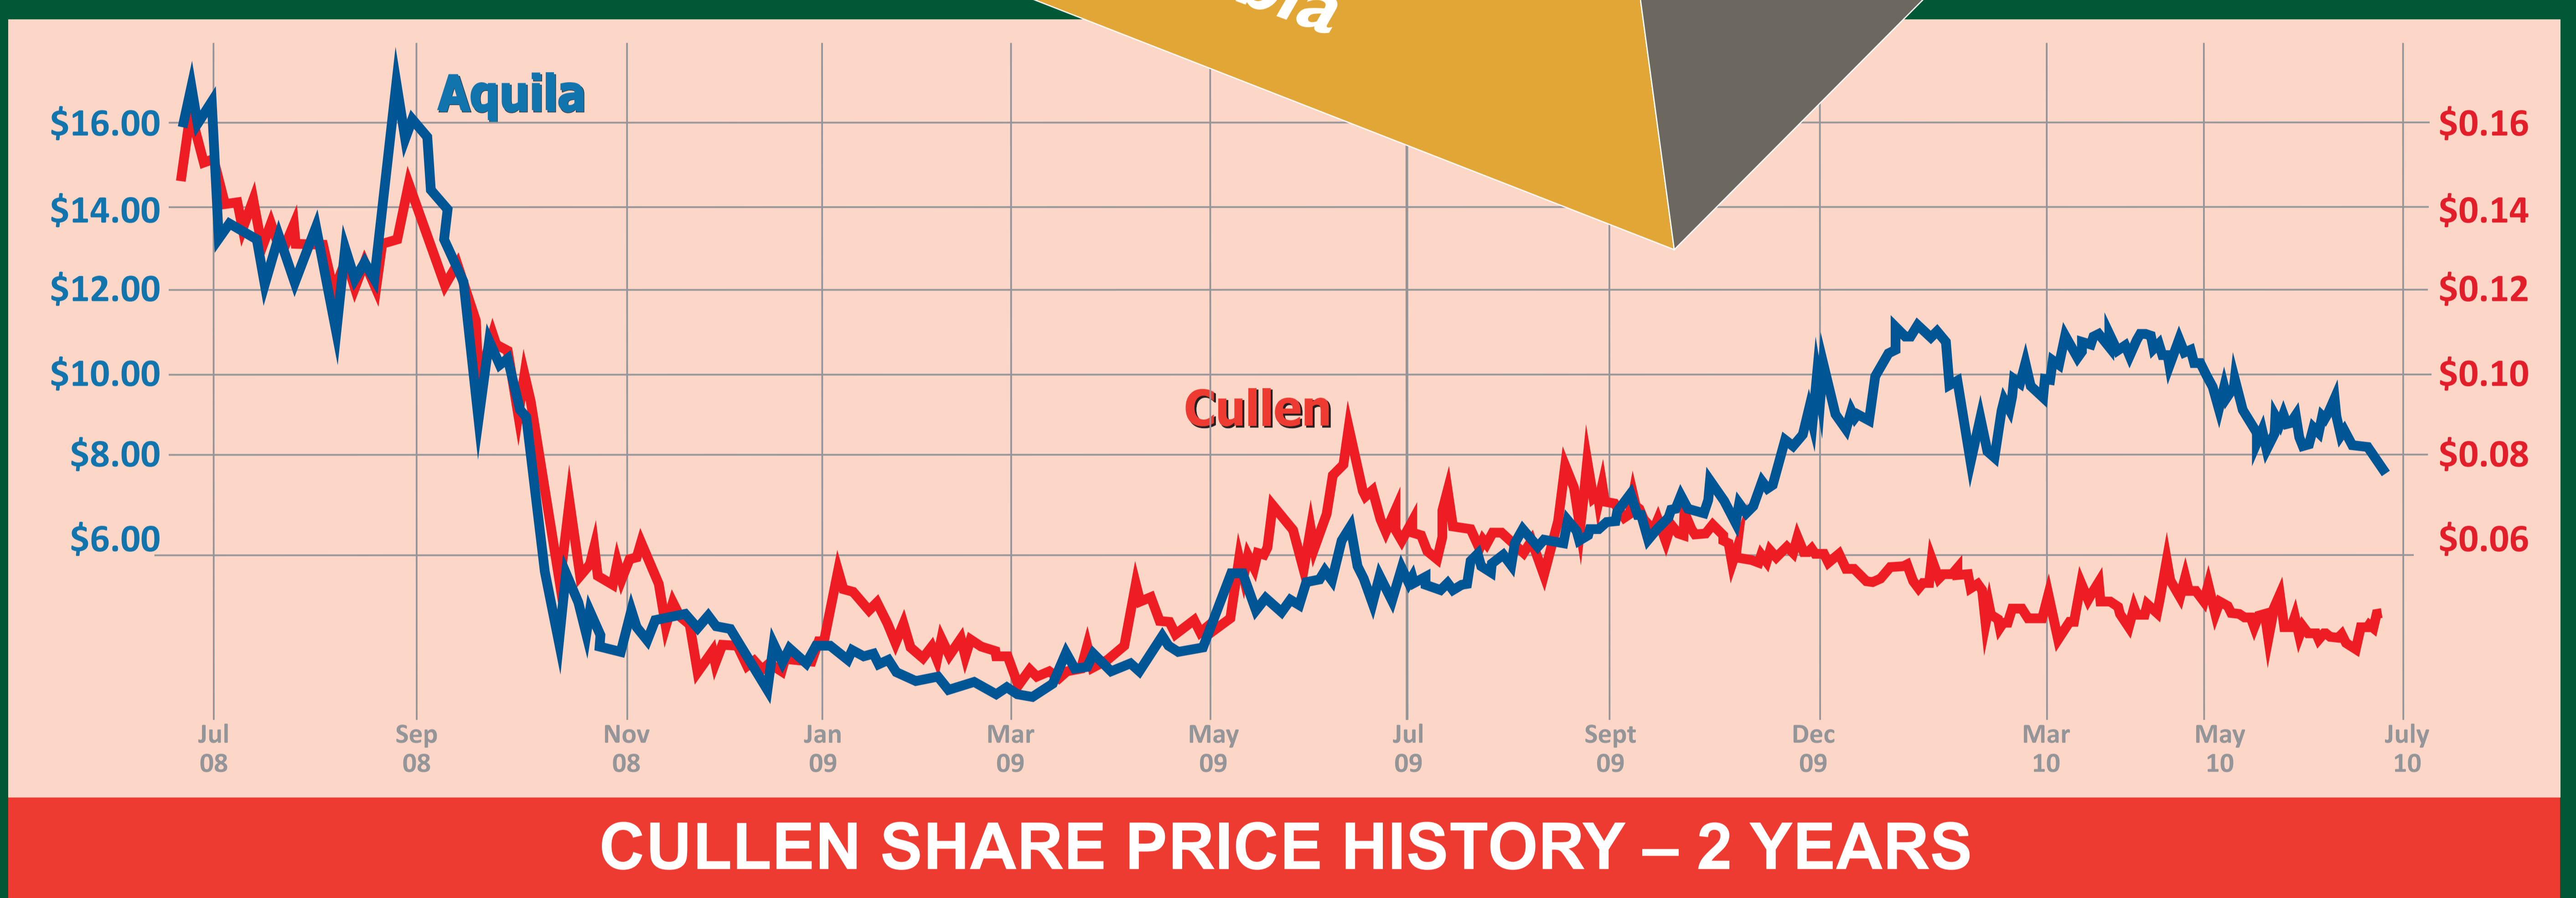

CULLEN RESOURCES

DISCOVERY IN PARTNERSHIP - JV'S

Iron Two JV's in Pilbara-early stage completed, RC drilling to follow

Coal New JV with energy investment company - Advaita

Gold Hardey Junction joint venture near Paulsens