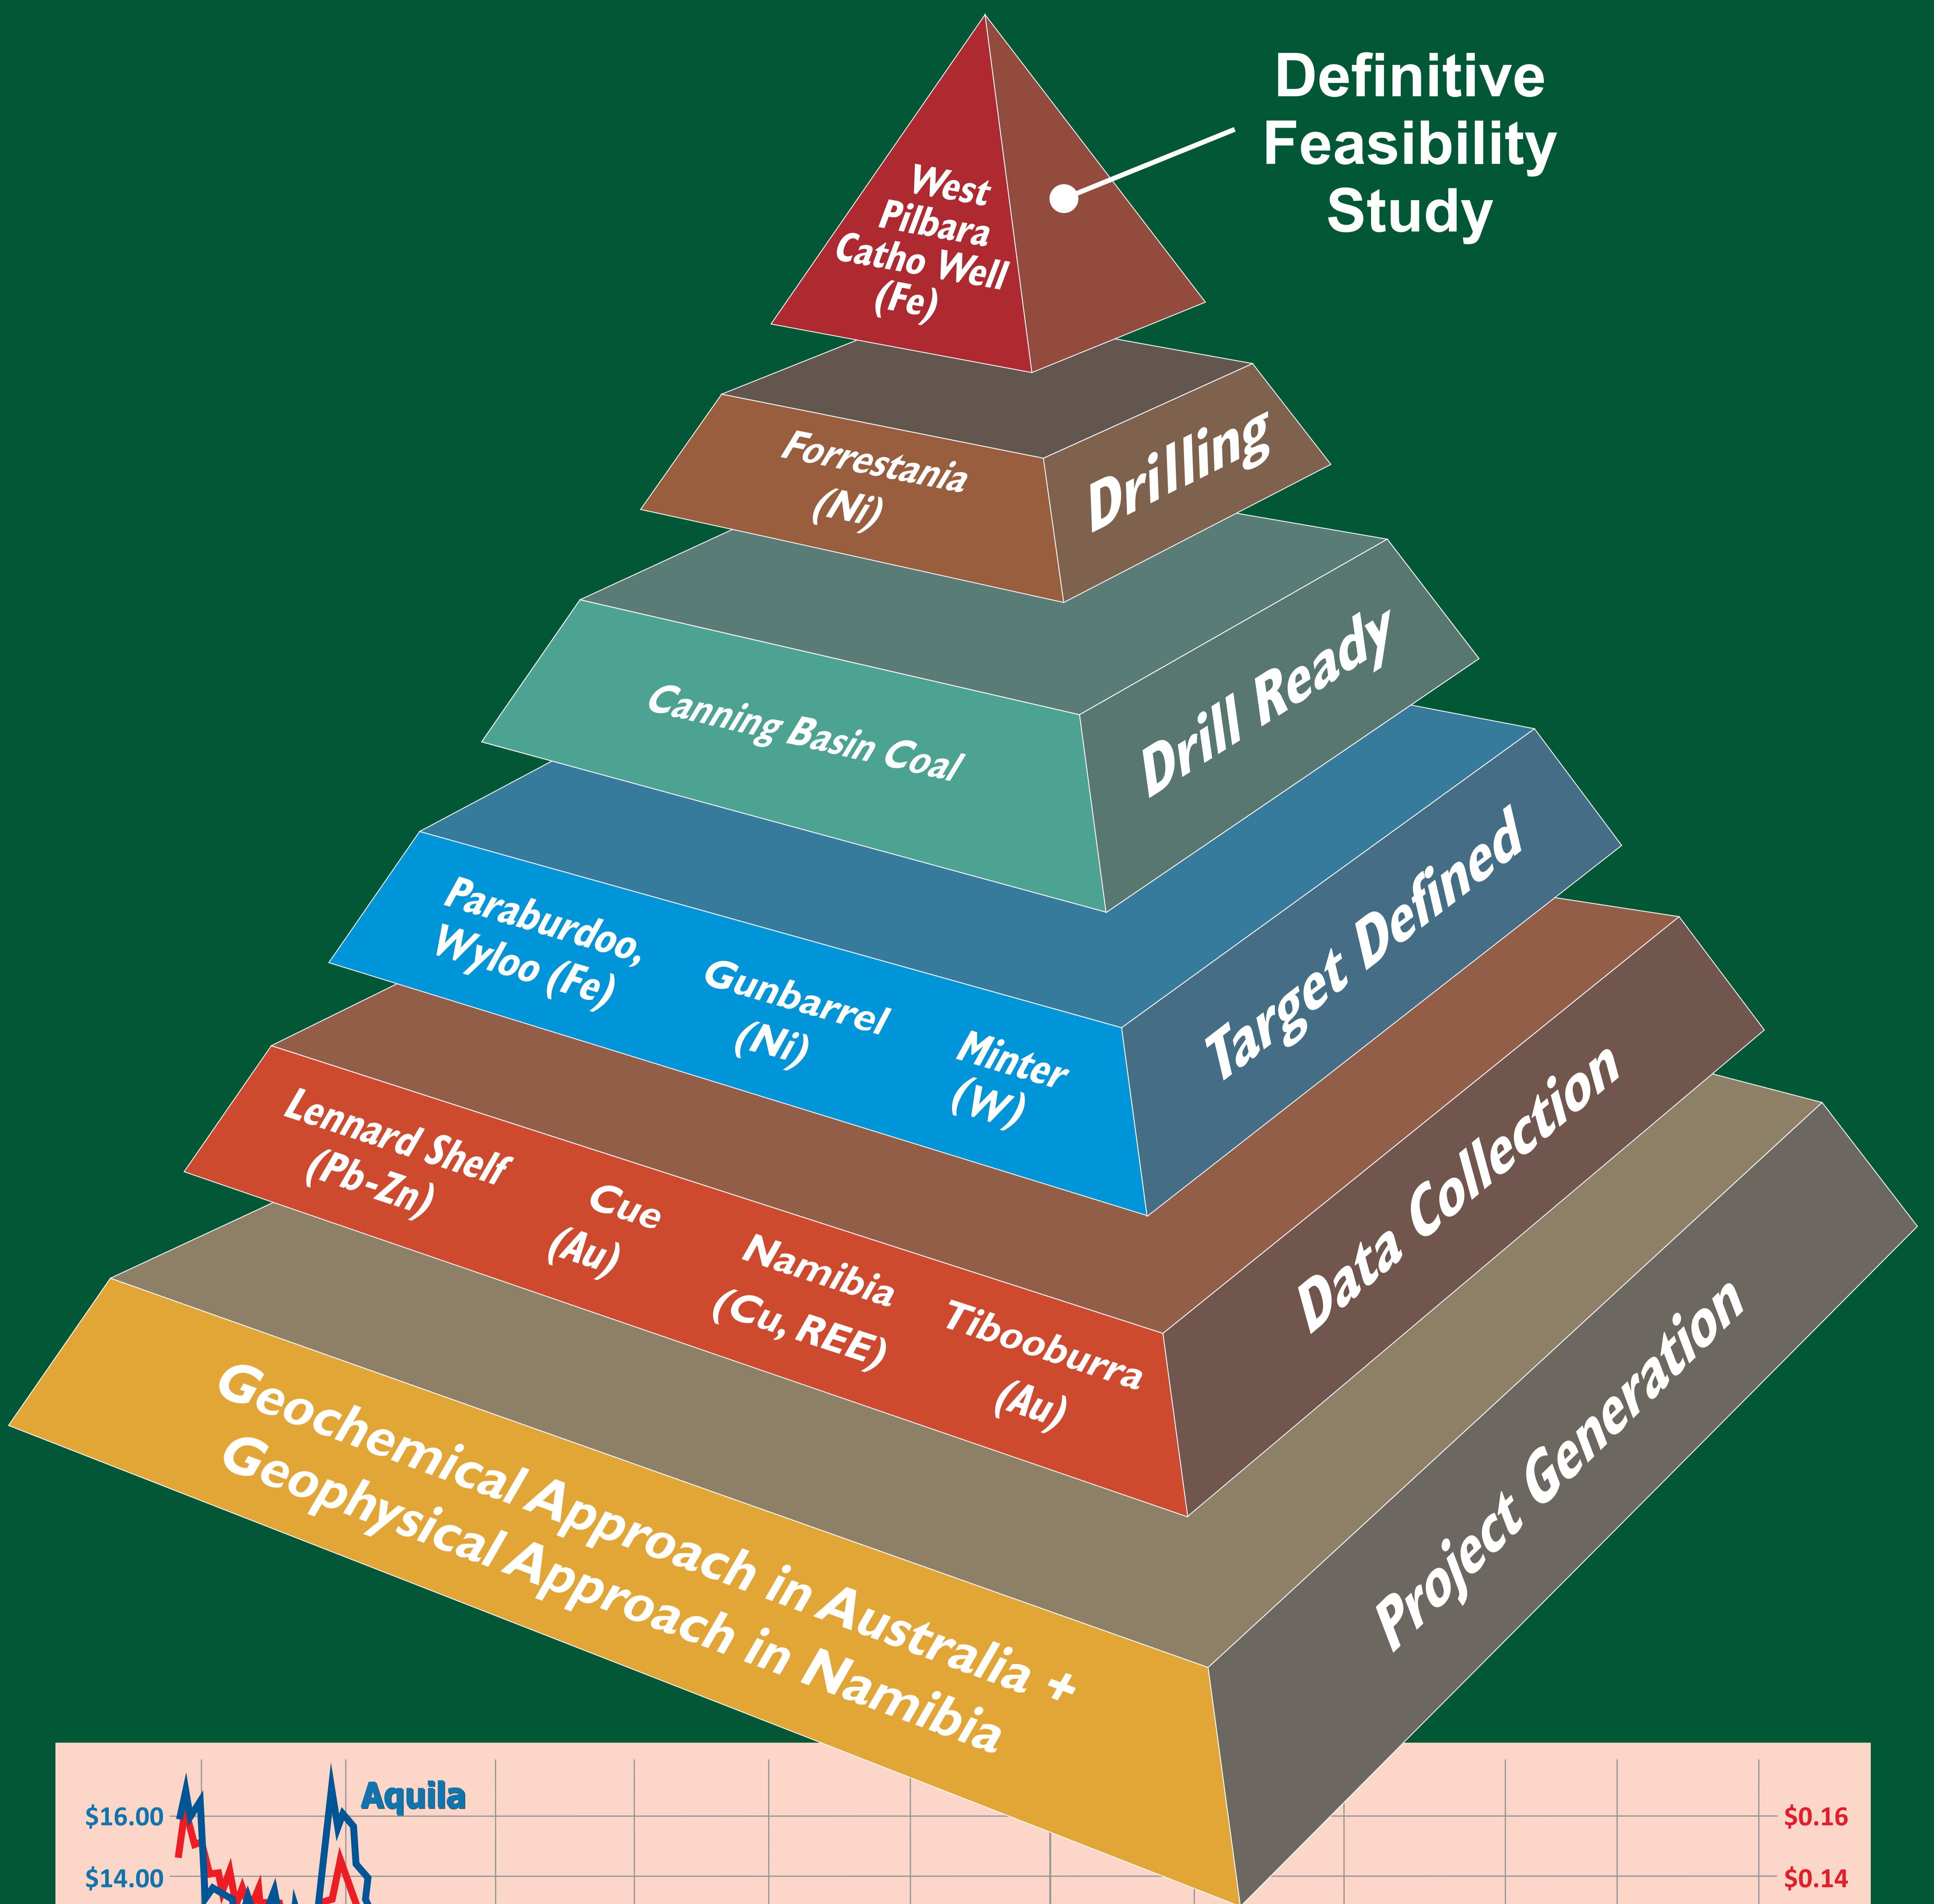

CULLEN RESOURCES

DISCOVERY IN PARTNERSHIP - JV'S

Iron Two JV's in Pilbara-early stage completed, RC drilling to follow

Coal New JV with energy investment company - Advaita

Gold Hardey Junction joint venture near Paulsens

Nickel EM targets at Forrestania

Uranium New joint venture in Arunta, NT - Uranium Exploration Aust.

CULLEN Resources Limited

DIGGERS & DEALERS 2010