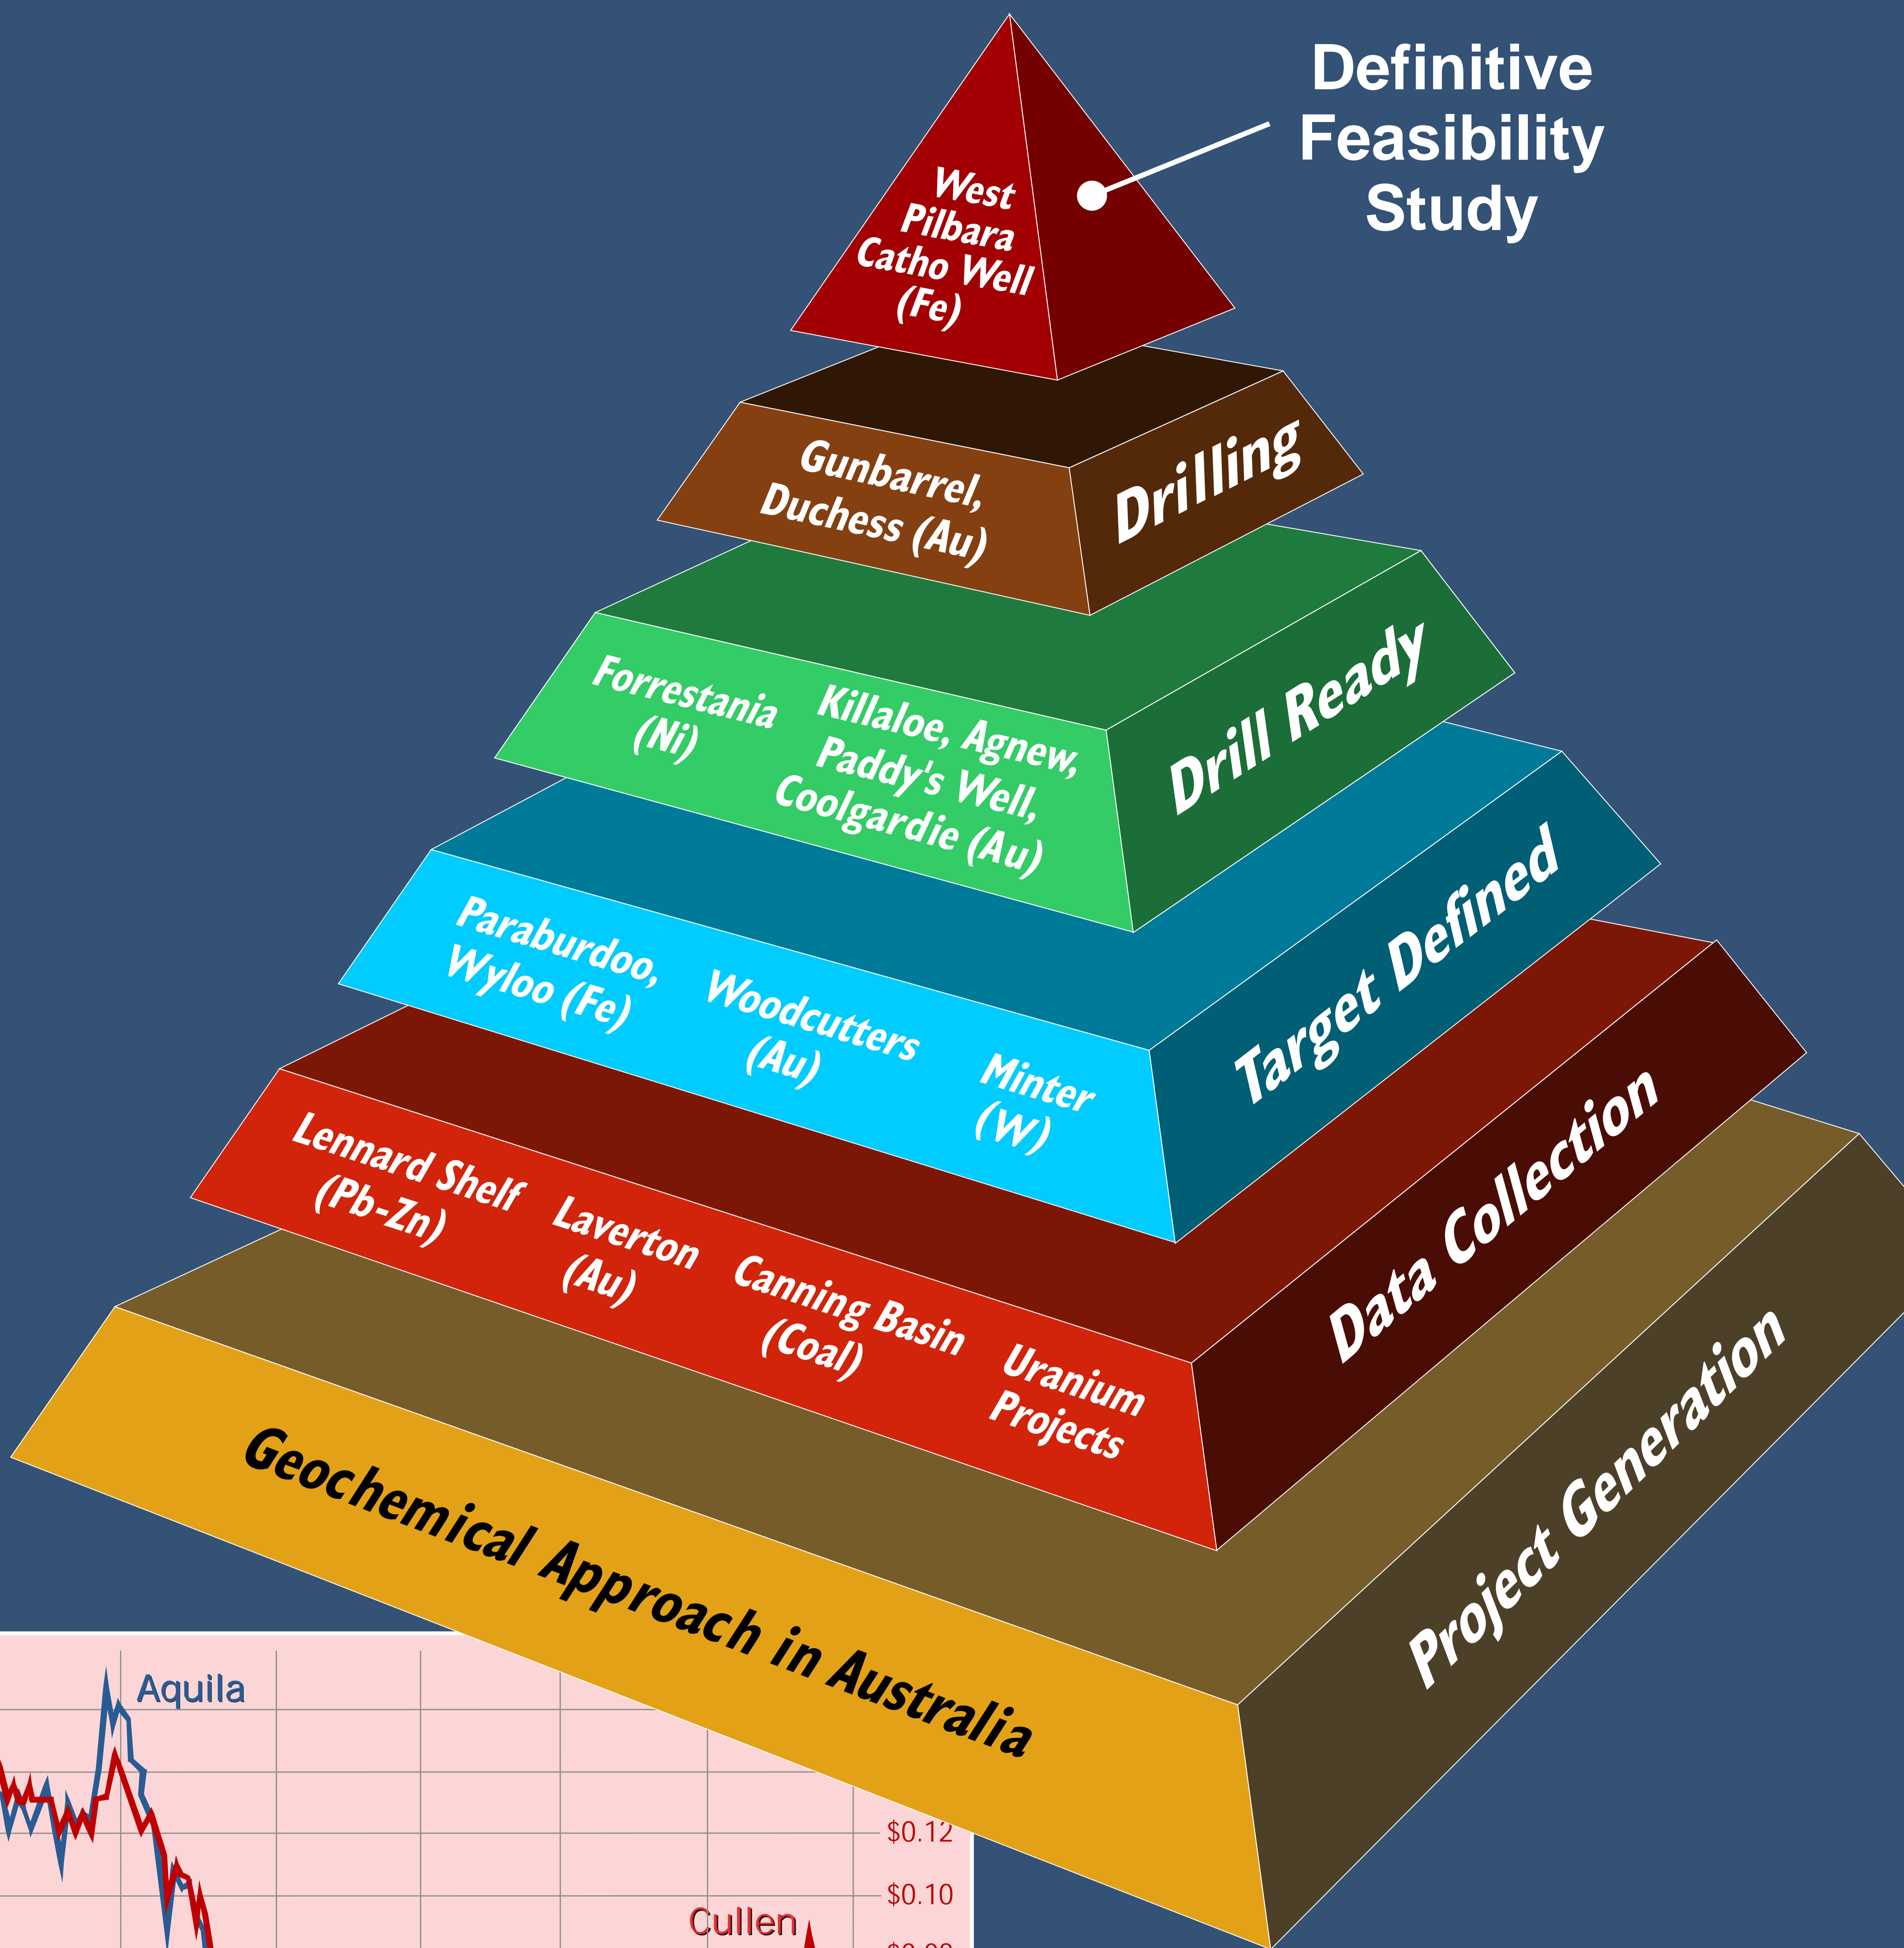

CULLEN RESOURCES

Discovery in partnership

Iron Two JV's in Pilbara-early stage completed, RC to follow

Uranium Radiometric and TEM anomalies to be tested

Gold Follow-up of soil anomalies

Nickel Helicopter-borne, EM survey planned at Gunbarrel

Coal Geochemical approach ± drilling

CULLEN Resources Limited